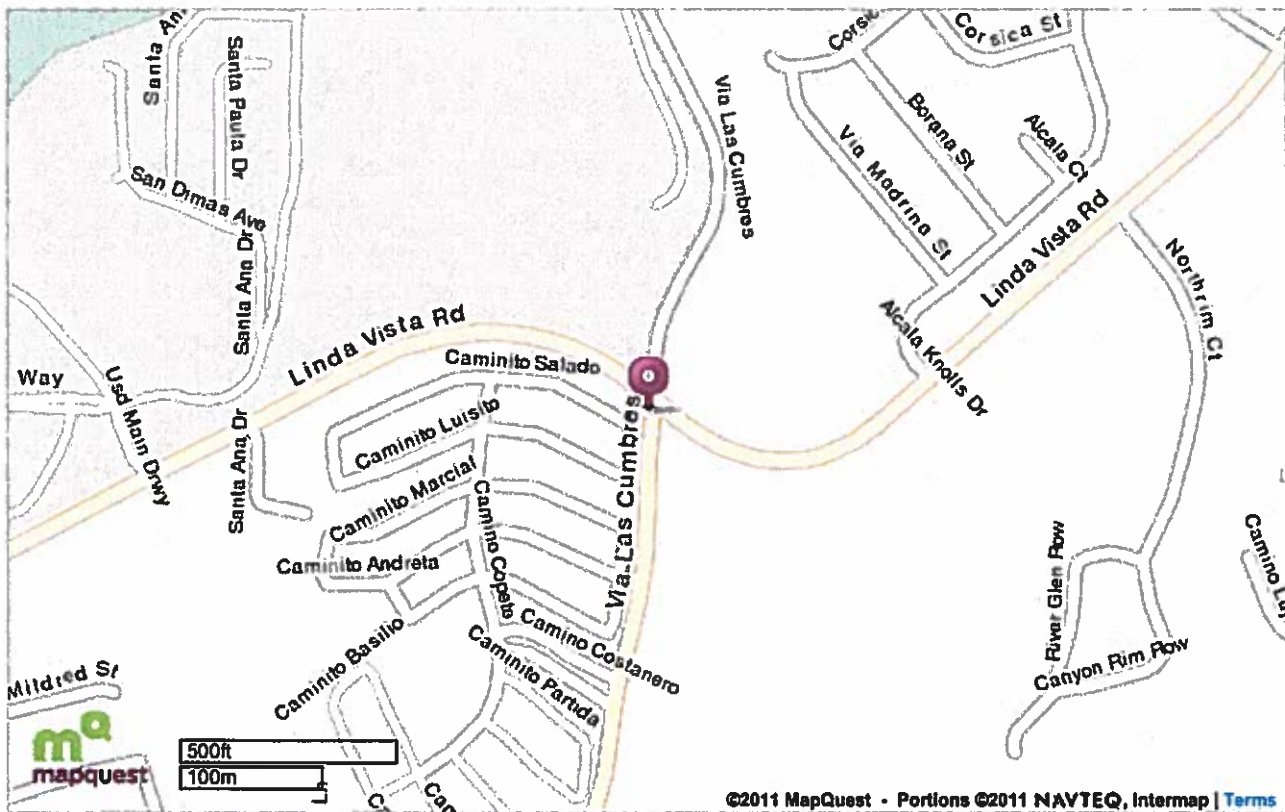

Map of:

6401 Linda Vista Rd  
San Diego, CA 92111-7319

Notes

SAN DIEGO COUNTY OFFICE OF EDUCATION  
ANNEX "C"  
6401 Linda Vista Road  
San Diego, CA 92111  
(858) 292-3819

©2011 MapQuest, Inc. Use of directions and maps is subject to the MapQuest Terms of Use. We make no guarantee of the accuracy of their content, road conditions or route usability. You assume all risk of use. [View Terms of Use](#)

**Map of:**

500 Hotel Cir N  
San Diego, CA 92108-3005

**Notes**

Town & Country Hotel  
500 Hotel Circle  
San Diego, CA 92108  
(619) 291-7131  
Rate: \$159.00

©2011 MapQuest, Inc. Use of directions and maps is subject to the MapQuest Terms of Use. We make no guarantee of the accuracy of their content, road conditions or route usability. [View Terms of Use](#)

**Map of:**

950 Hotel Cir N  
San Diego, CA 92108-2902

**Notes**

Handlery Hotel & Resort  
950 Hotel Circle  
San Diego, CA 92108  
(619) 298-0511  
Rate: \$109.00

©2011 MapQuest, Inc. Use of directions and maps is subject to the MapQuest Terms of Use. We make no guarantee of the accuracy of their content, road conditions or route usability. [View Terms of Use](#)

**Map of:**

7450 Hazard Center Dr  
San Diego, CA 92108-4539

**Notes**

Double Tree Mission Valley  
7450 Hazard Center Dr.  
San Diego, CA 92108  
(619) 297-5466  
Rate: \$143.00

©2011 MapQuest, Inc. Use of directions and maps is subject to the MapQuest Terms of Use. We make no guarantee of the accuracy of their content, road conditions or route usability. You assume all risk of use. [View Terms of Use](#)