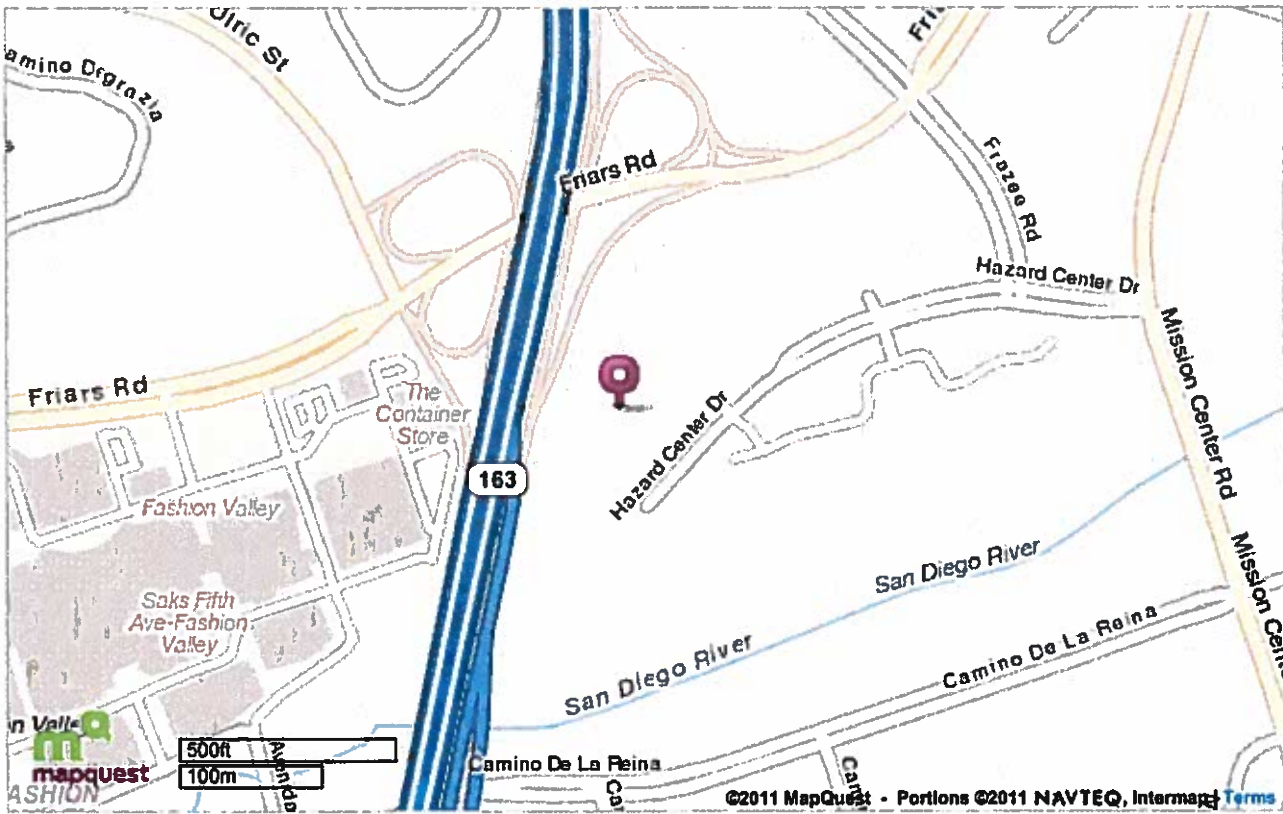

Map of:

6401 Linda Vista Rd  
San Diego, CA 92111-7319

Notes

SAN DIEGO COUNTY OFFICE OF EDUCATION  
ANNEX "C"  
6401 Linda Vista Road  
San Diego, CA 92111  
(858) 292-3819

©2011 MapQuest, Inc. Use of directions and maps is subject to the MapQuest Terms of Use. We make no guarantee of the accuracy of their content, road conditions or route usability. You assume all risk of use. [View Terms of Use](#)

**Map of:**

500 Hotel Cir N  
San Diego, CA 92108-3005

**Notes**

Town & Country Hotel  
500 Hotel Circle  
San Diego, CA 92108  
(619) 291-7131  
Rate: \$159.00

©2011 MapQuest, Inc. Use of directions and maps is subject to the MapQuest Terms of Use. We make no guarantee of the accuracy of their content, road conditions or route usability. [View Terms of Use](#)

**Map of:**

950 Hotel Cir N  
San Diego, CA 92108-2902

**Notes**

Handlery Hotel & Resort  
950 Hotel Circle  
San Diego, CA 92108  
(619) 298-0511  
Rate: \$109.00

©2011 MapQuest, Inc. Use of directions and maps is subject to the MapQuest Terms of Use. We make no guarantee of the accuracy of their content, road conditions or route usability. [View Terms of Use](#)

**Map of:**

7450 Hazard Center Dr  
San Diego, CA 92108-4539

**Notes**

Double Tree Mission Valley  
7450 Hazard Center Dr.  
San Diego, CA 92108  
(619) 297-5466  
Rate: \$143.00

©2011 MapQuest, Inc. Use of directions and maps is subject to the MapQuest Terms of Use. We make no guarantee of the accuracy of their content, road conditions or route usability. You assume all risk of use. [View Terms of Use](#)